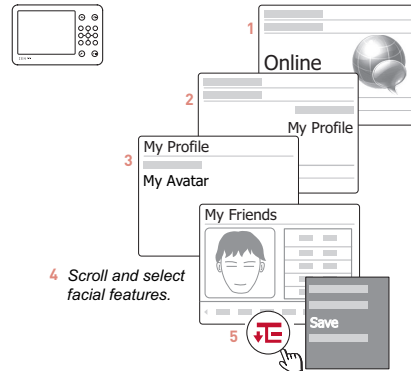

Connecting to Hidden Networks

A network's name (or SSID) may be set as non-broadcasted or 'hidden', and will not appear on your player as an **Available Network**. To connect to hidden networks:

About Your Player's MAC Address

Some networks require your player's MAC address. To view your player's MAC address:

Chatting with Friends

1. Customize your avatar.

2. Add your IM contacts.

3. Sign-in and send messages.

Icon	Online Status
	Available
	Offline
	Away
	Extended Away
	Do Not Disturb

Playing Files Over Your Home Wireless Network

1. Set your computer as a home media server using Creative Centrale.

2. Use ZEN X-Fi to play media files from your home media server.