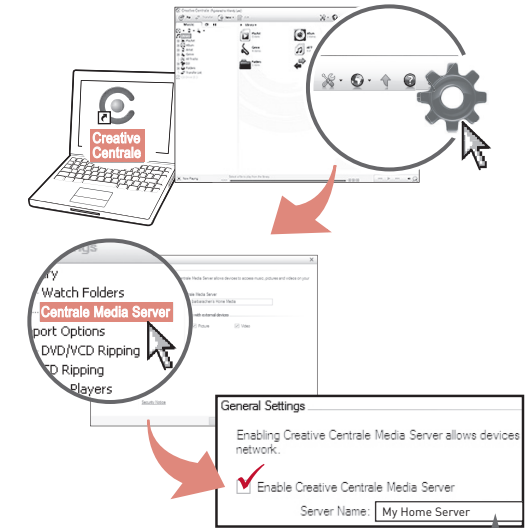

Connecting to Hidden Networks

A network's name (or SSID) may be set as non-broadcasted or 'hidden', and will not appear on your player as an **Available Network**. To connect to hidden networks:

About Your Player's MAC Address

Some networks require your player's MAC address. To view your player's MAC address:

Chatting with Friends

1. Customize your avatar.

2. Add your IM contacts.

3. Sign-in and send messages.

Icon	Online Status
	Available
	Offline
	Away
	Extended Away
	Do Not Disturb

Playing Files Over Your Home Wireless Network

1. Set your computer as a home media server using Creative Centrale.

2. Use ZEN X-Fi to play media files from your home media server.