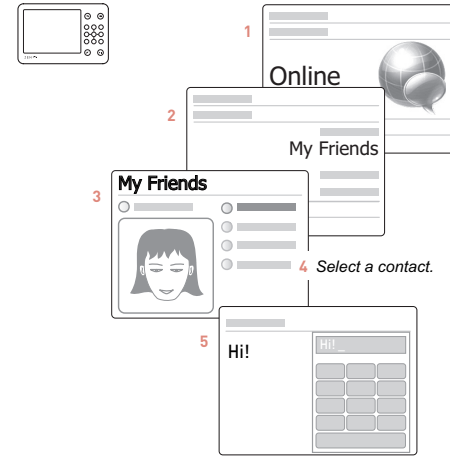

Some networks require your player's MAC address. To view your player's MAC address:

Chatting with Friends

1. Customize your avatar.

2. Add your IM contacts.

3. Sign-in and send messages.

Icon	Online Status
	Available
	Offline
	Away
	Extended Away
	Do Not Disturb

Playing Files Over Your Home Wireless Network

1. Set your computer as a home media server using Creative Centrale.

2. Use ZEN X-Fi to play media files from your home media server.