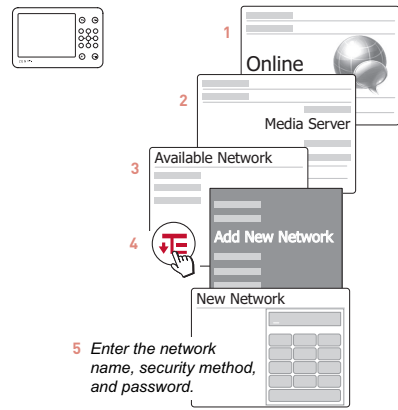

Connecting to Hidden Networks

A network's name (or SSID) may be set as non-broadcasted or 'hidden', and will not appear on your player as an **Available Network**. To connect to hidden networks:

About Your Player's MAC Address

Some networks require your player's MAC address. To view your player's MAC address:

Chatting with Friends

1. Customize your avatar.

2. Add your IM contacts.

3. Sign-in and send messages.

Icon	Online Status
	Available
	Offline
	Away
	Extended Away
	Do Not Disturb

Playing Files Over Your Home Wireless Network

1. Set your computer as a home media server using Creative Centrale.

2. Use ZEN X-Fi to play media files from your home media server.