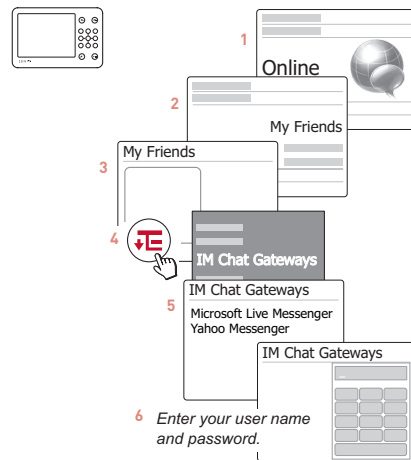

Connecting to Hidden Networks

A network's name (or SSID) may be set as non-broadcasted or 'hidden', and will not appear on your player as an **Available Network**. To connect to hidden networks:

About Your Player's MAC Address

Some networks require your player's MAC address. To view your player's MAC address:

Chatting with Friends

1. Customize your avatar.

2. Add your IM contacts.

3. Sign-in and send messages.

Icon	Online Status
	Available
	Offline
	Away
	Extended Away
	Do Not Disturb

Playing Files Over Your Home Wireless Network

1. Set your computer as a home media server using Creative Centrale.

2. Use ZEN X-Fi to play media files from your home media server.