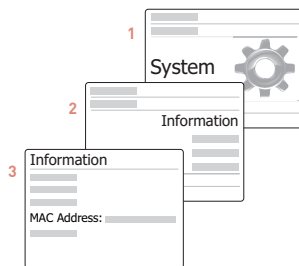

Connecting to Hidden Networks

A network's name (or SSID) may be set as non-broadcasted or 'hidden', and will not appear on your player as an **Available Network**. To connect to hidden networks:

About Your Player's MAC Address

Some networks require your player's MAC address. To view your player's MAC address:

Chatting with Friends

1. Customize your avatar.

2. Add your IM contacts.

3. Sign-in and send messages.

Icon	Online Status
	Available
	Offline
	Away
	Extended Away
	Do Not Disturb

Playing Files Over Your Home Wireless Network

1. Set your computer as a home media server using Creative Centrale.

2. Use ZEN X-Fi to play media files from your home media server.